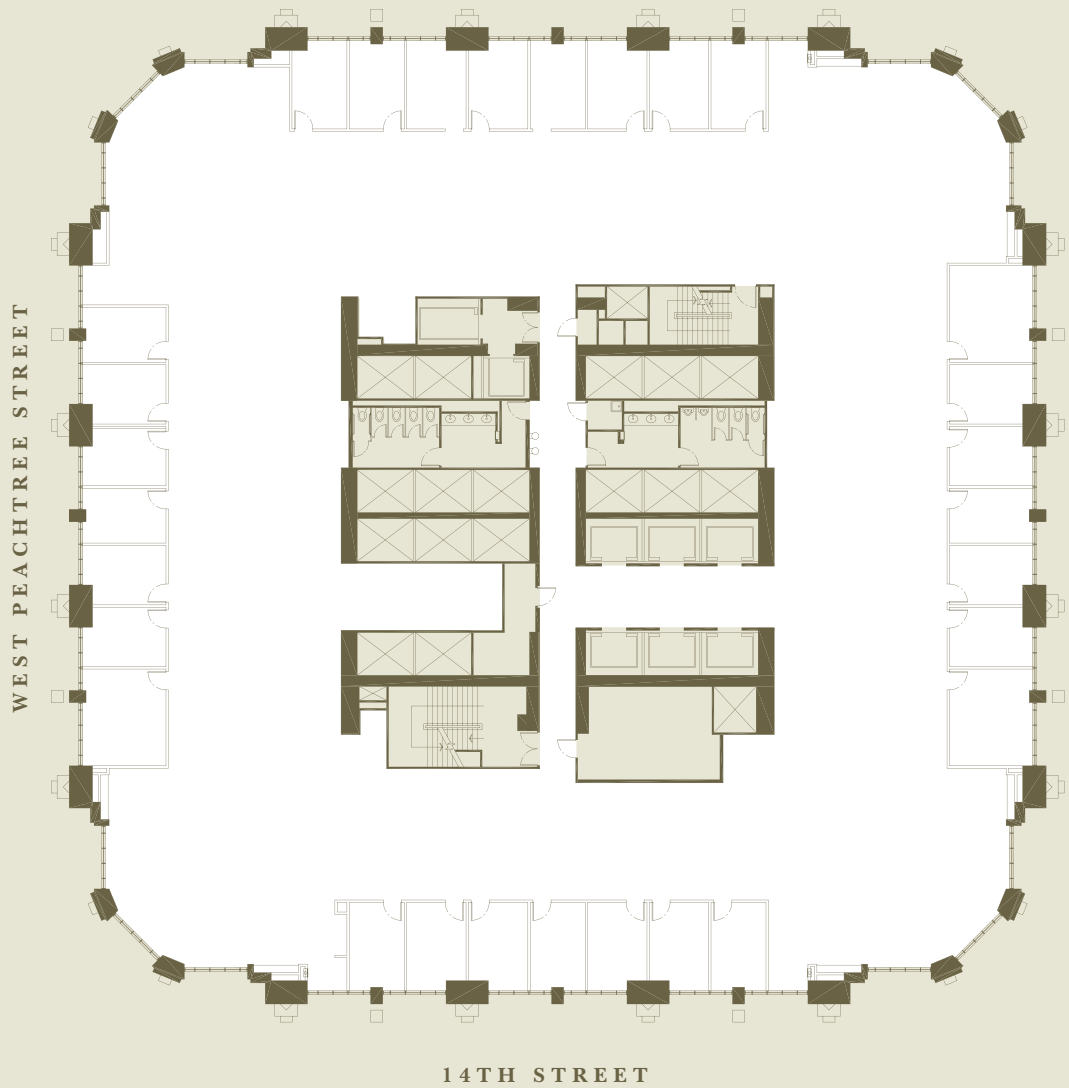

ONE
ATLANTIC
CENTER

www.lac.com

*One Atlantic Center
Leasing Inquiries*

404.870.2900
www.lac.com

Hines

[SEVENTH FLOOR]
22,725 RSF