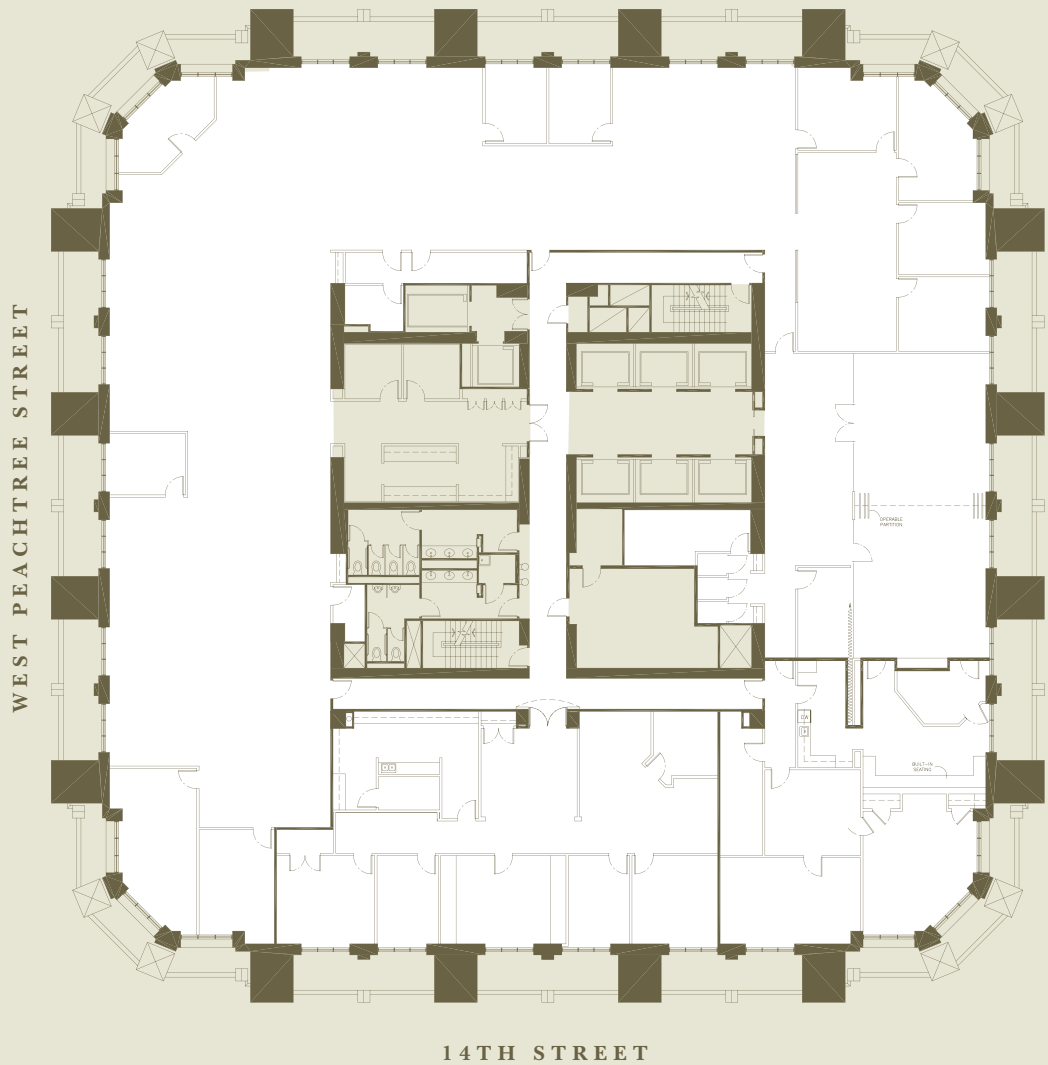

ONE
ATLANTIC
CENTER

www.lac.com

*One Atlantic Center
Leasing Inquiries*

404.870.2900
www.lac.com

Hines

[FORTY-NINTH FLOOR]
20,375 RSF