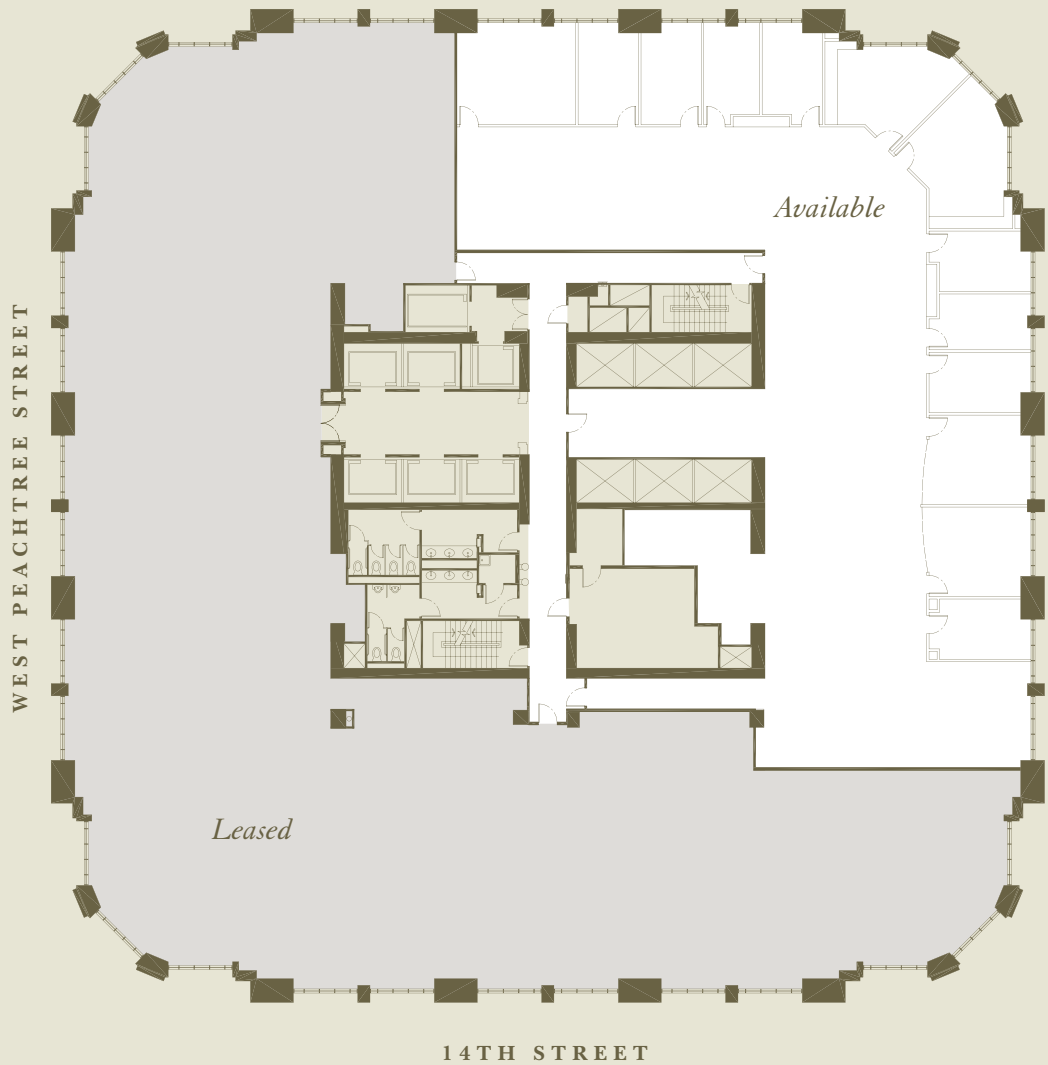

ONE
ATLANTIC
CENTER

www.lac.com

*One Atlantic Center
Leasing Inquiries*

404.870.2900
www.lac.com

Hines

[THIRTY-SEVENTH FLOOR]
9,676 RSF