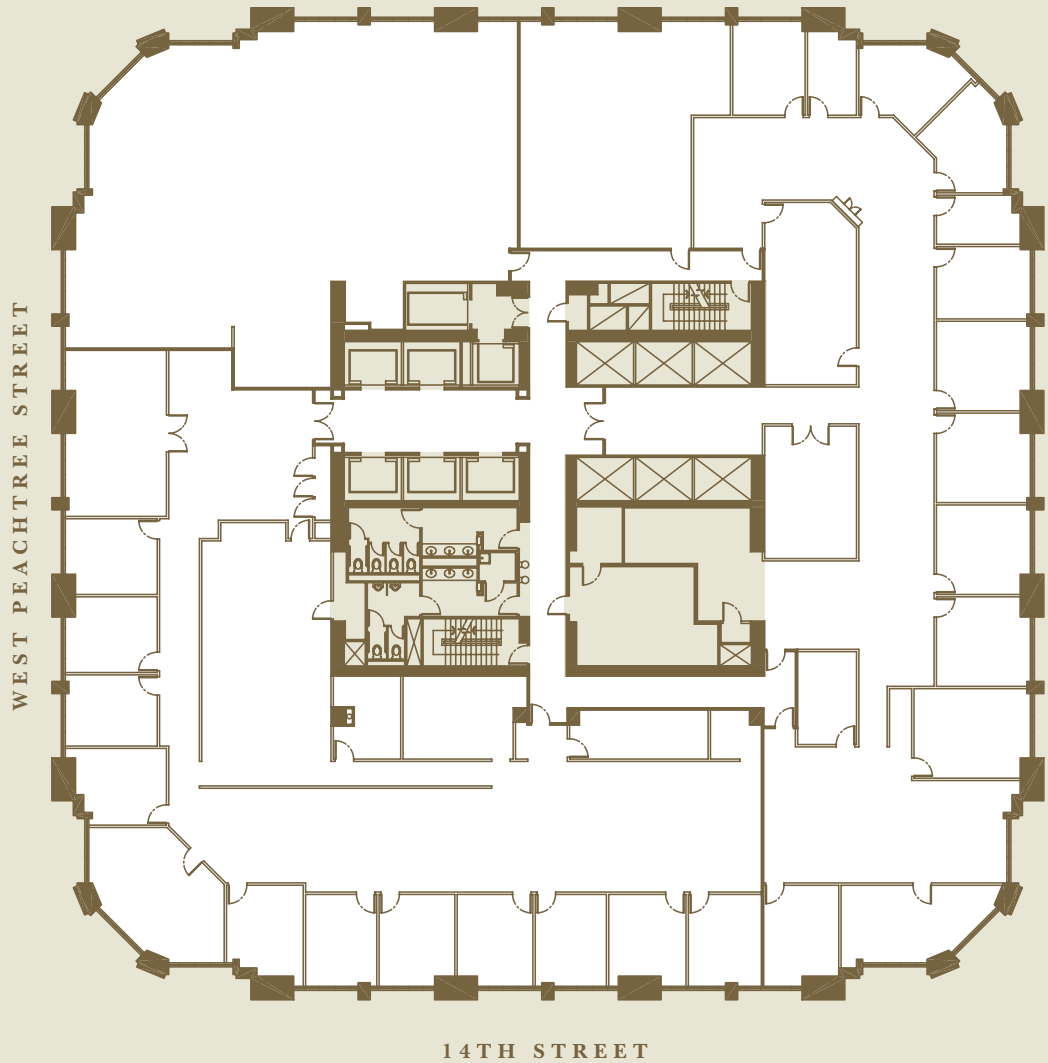

ONE
ATLANTIC
CENTER

www.lac.com

*One Atlantic Center
Leasing Inquiries*

404.870.2900
www.lac.com

[THIRTY-FOURTH FLOOR]
23,332 RSF

Hines