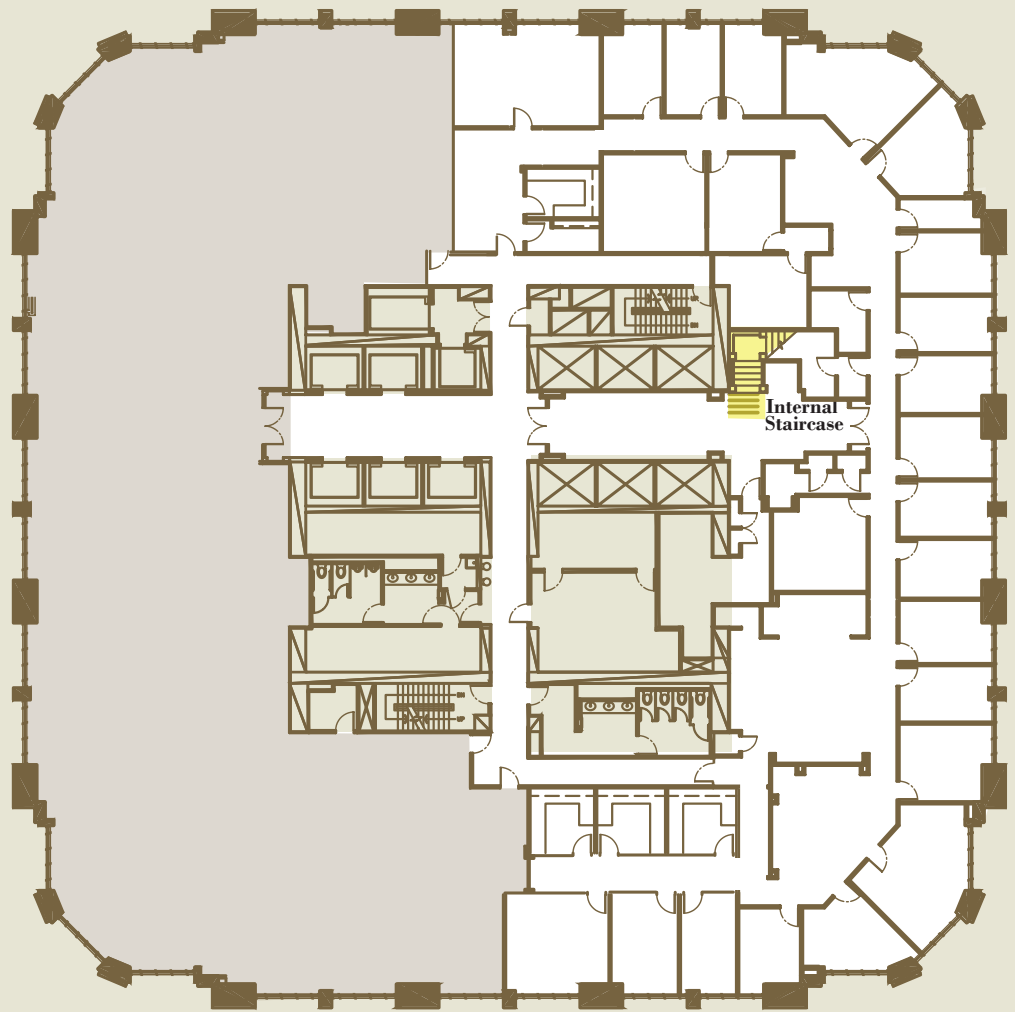

ONE
ATLANTIC
CENTER

www.1ac.com

WEST PEACHTREE STREET

Internal
Staircase

14TH STREET

[11,530 RSF Available]

*One Atlantic Center
Leasing Inquiries*

404.870.2900
www.1ac.com

[THIRTY-SECOND FLOOR]

22,660 RSF

Hines