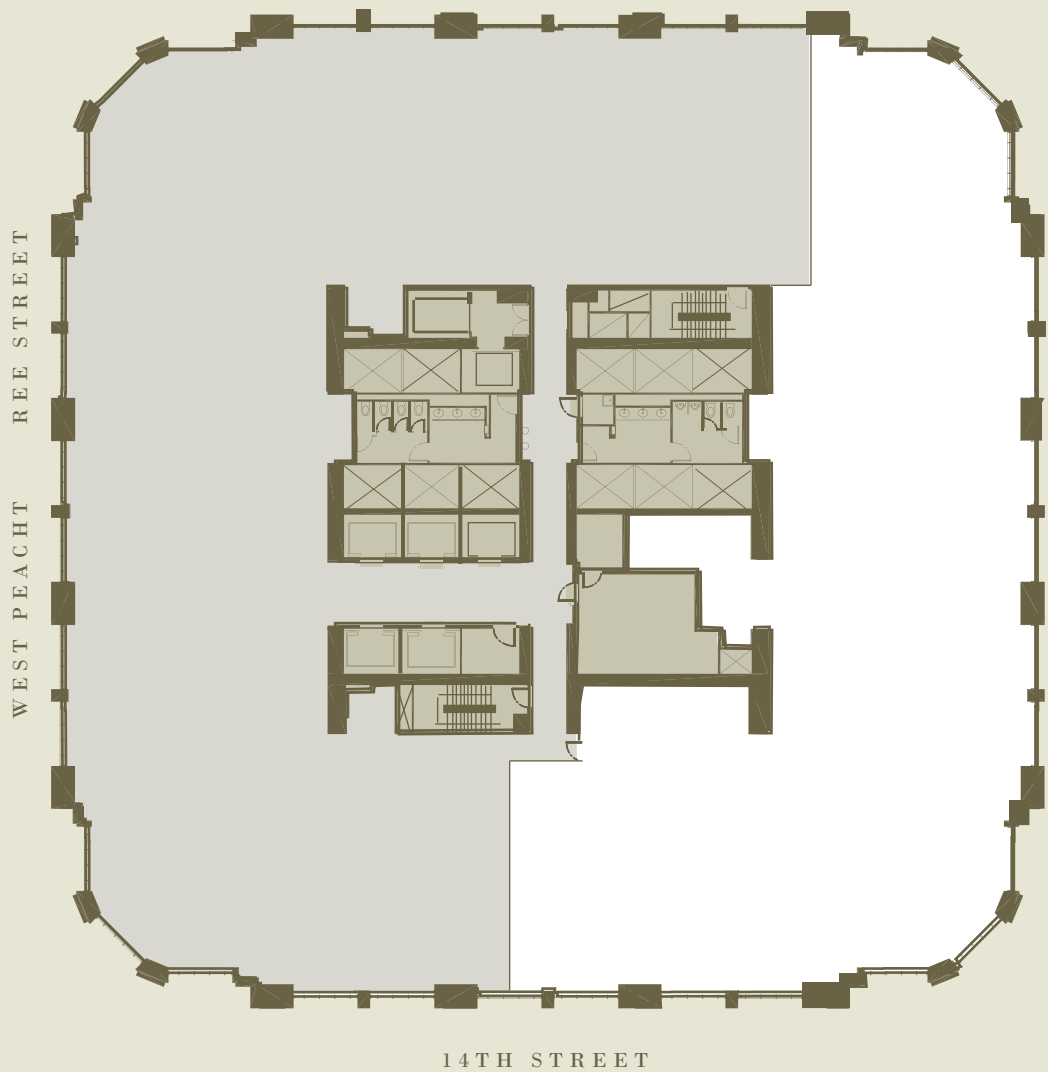

ONE
ATLANTIC
CENTER

www.1ac.com

Available ~ 10,269 RSF

*One Atlantic Center
Leasing Inquiries*

404.870.2900
www.1ac.com

Hines

[TWENTY-SIXTH FLOOR]
23,450 RSF