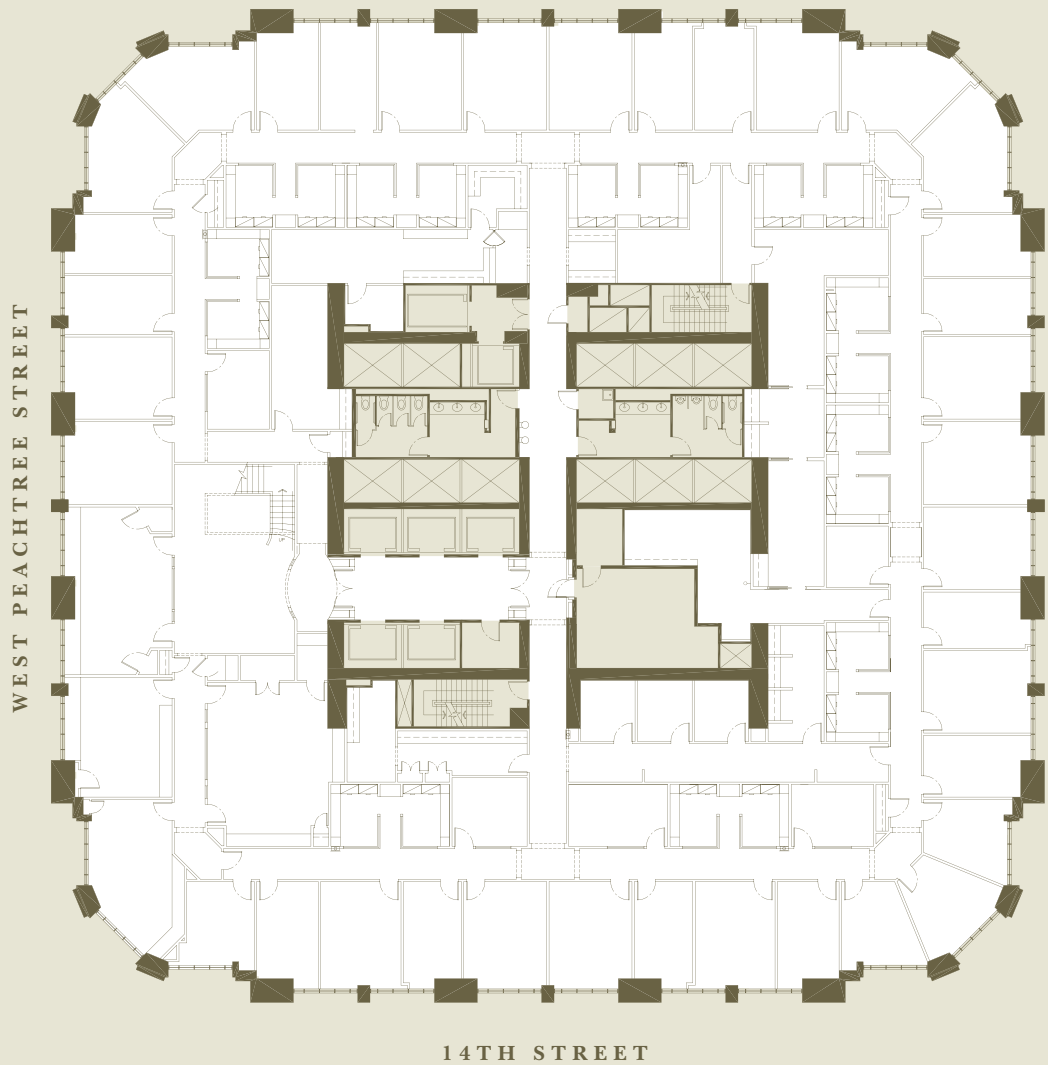

ONE
ATLANTIC
CENTER

www.lac.com

*One Atlantic Center
Leasing Inquiries*

404.870.2900
www.lac.com

Hines

[TWENTY-FOURTH FLOOR]
23,400 RSF